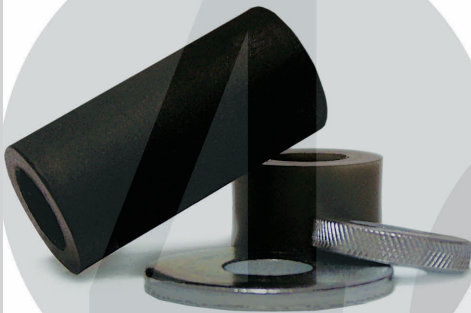

Another Innovative Solution from
The World's Leading Caster Manufacturer

colson[®]
www.colsoncaster.com

Sometimes ONE is Better than FOUR!

Introducing the Industry's First Integrated Expanding Adapter

What was once four individual
pieces, has become **ONE!**

- » New expanding adapter features three interlocking pieces forming an easy, single assembly
- » Durable glass-filled nylon knurled nut and flange bushing with rubber expansion tube
- » All components corrosion free
- » Turning of hex nut beneath lower raceway expands rubber expansion tube for tight permanent fit to application
- » Ground-breaking design boasts equal performance as our traditional expanding adapter that demands hand assembly of four independent pieces
- » Delivered to you preassembled, requiring only one piece attachment to our 1 and 2 Series Expanding Adapter casters

Stems are 2 1/16" long. Stem size less adapter: 1/2" - 13UNC x 2 1/16"

Additional sizes coming soon!

**Contact your regional sales manager
or customer service representative
today for more information
and to place your order!**

Why is ONE better than FOUR?

Introducing NEW Colson Integrated Expanding Adapter...What was once four individual pieces, has become ONE!

- » No more struggling to mesh and align four loose pieces to caster stem.
- » Designed for use on Colson 1 and 2 Series Expanding Adapter Casters with a full assortment of Colson wheels.
- » Expanded Adapter ensures a tight and secure fit to round or square tubing for critical applications such as healthcare and manufacturing material handling.